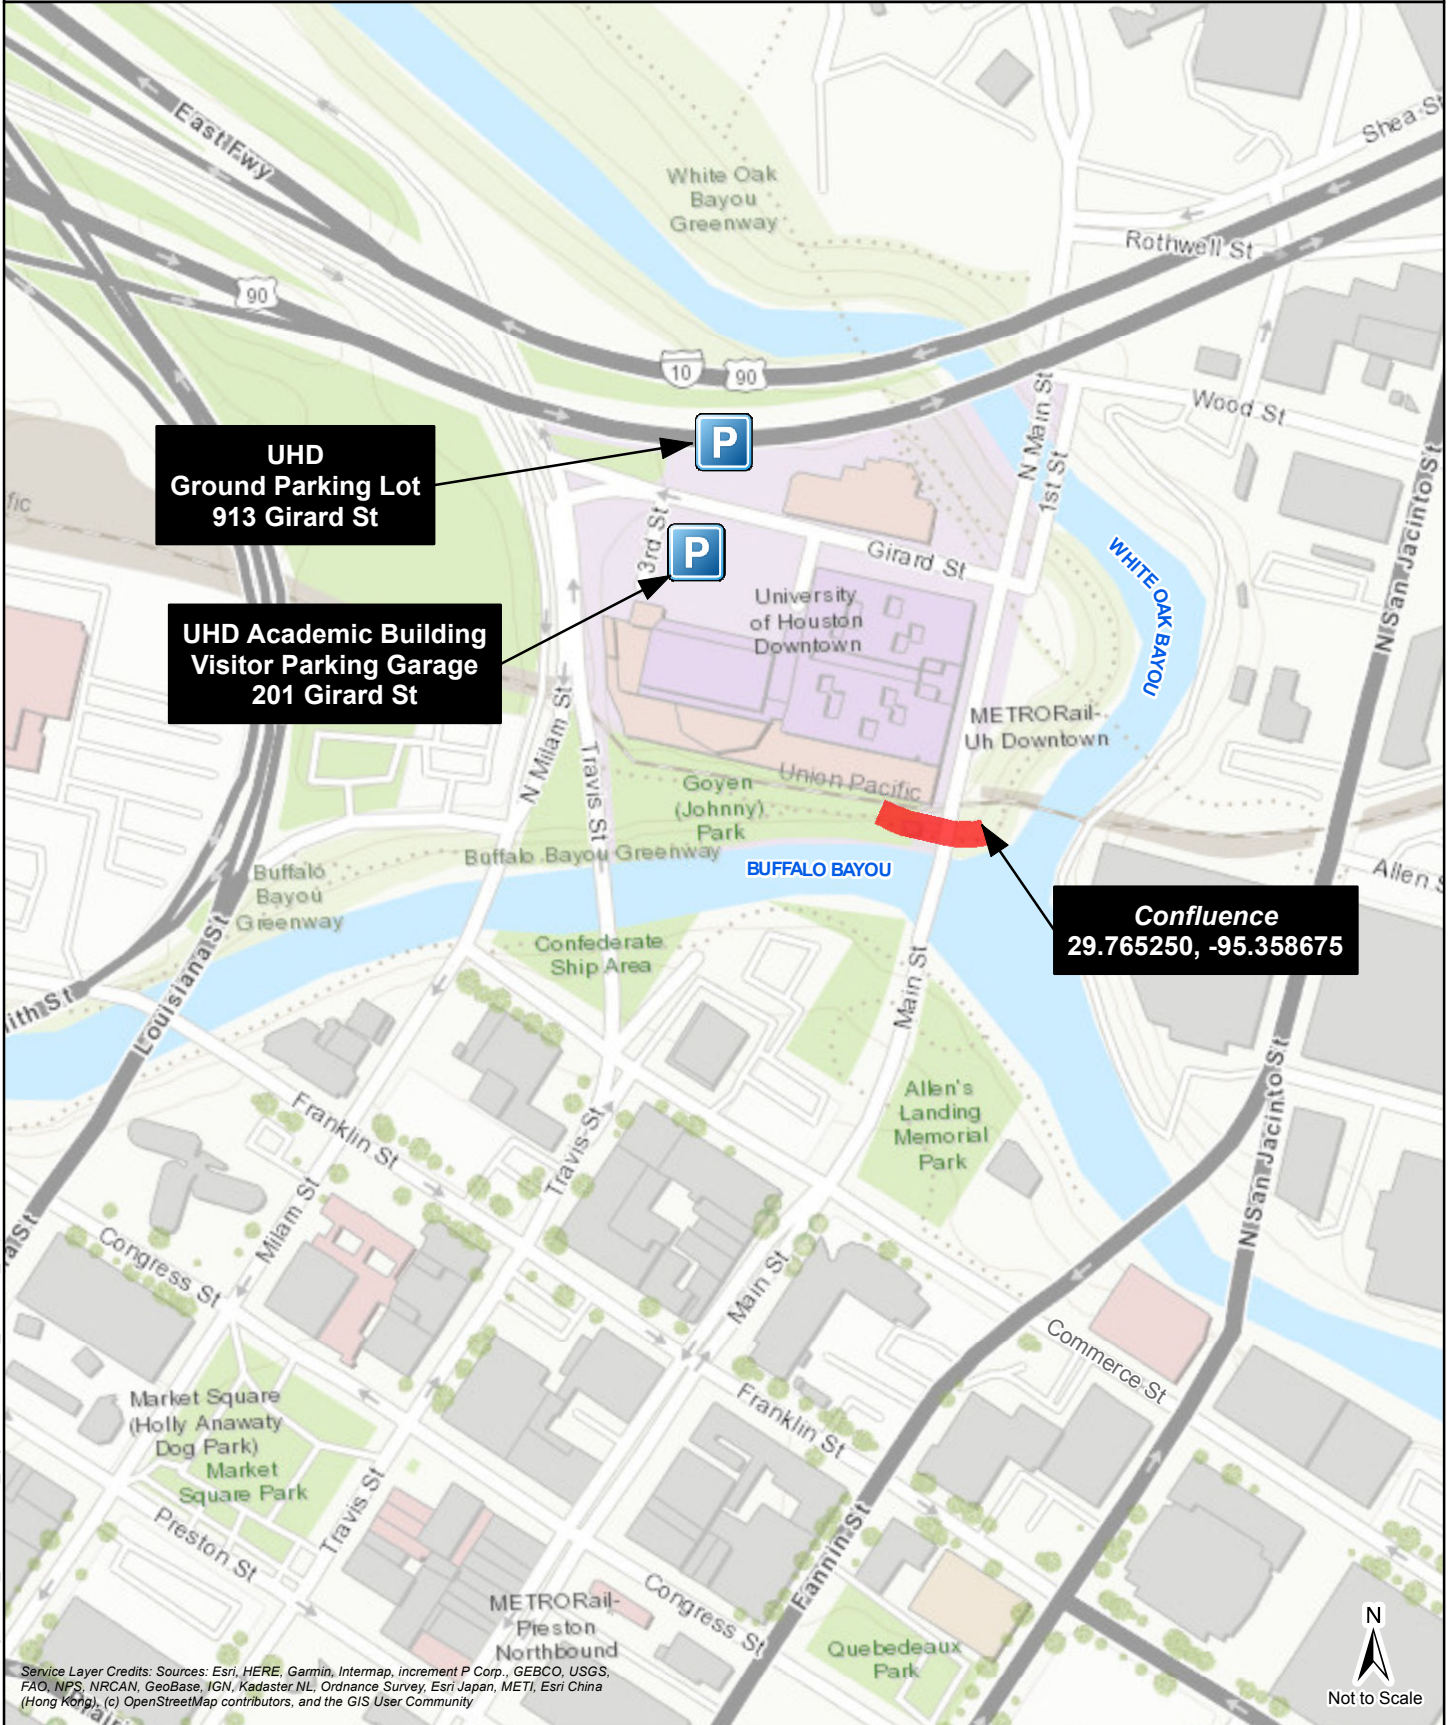

Buffalo Bayou Greenway

Confluence Location Map

Path: G:\Projects\BG_2020\Buffalo_Bayou\Confluence_Location_Map2.mxd Saved: 3/25/2021

Service Layer Credits: Sources: Esri, HERE, Garmin, Intermap, increment P Corp., GEBCO, USGS, FAO, NPS, NRCAN, GeoBase, IGN, Kadaster NL, Ordnance Survey, Esri Japan, METI, Esri China (Hong Kong), (c) OpenStreetMap contributors, and the GIS User Community